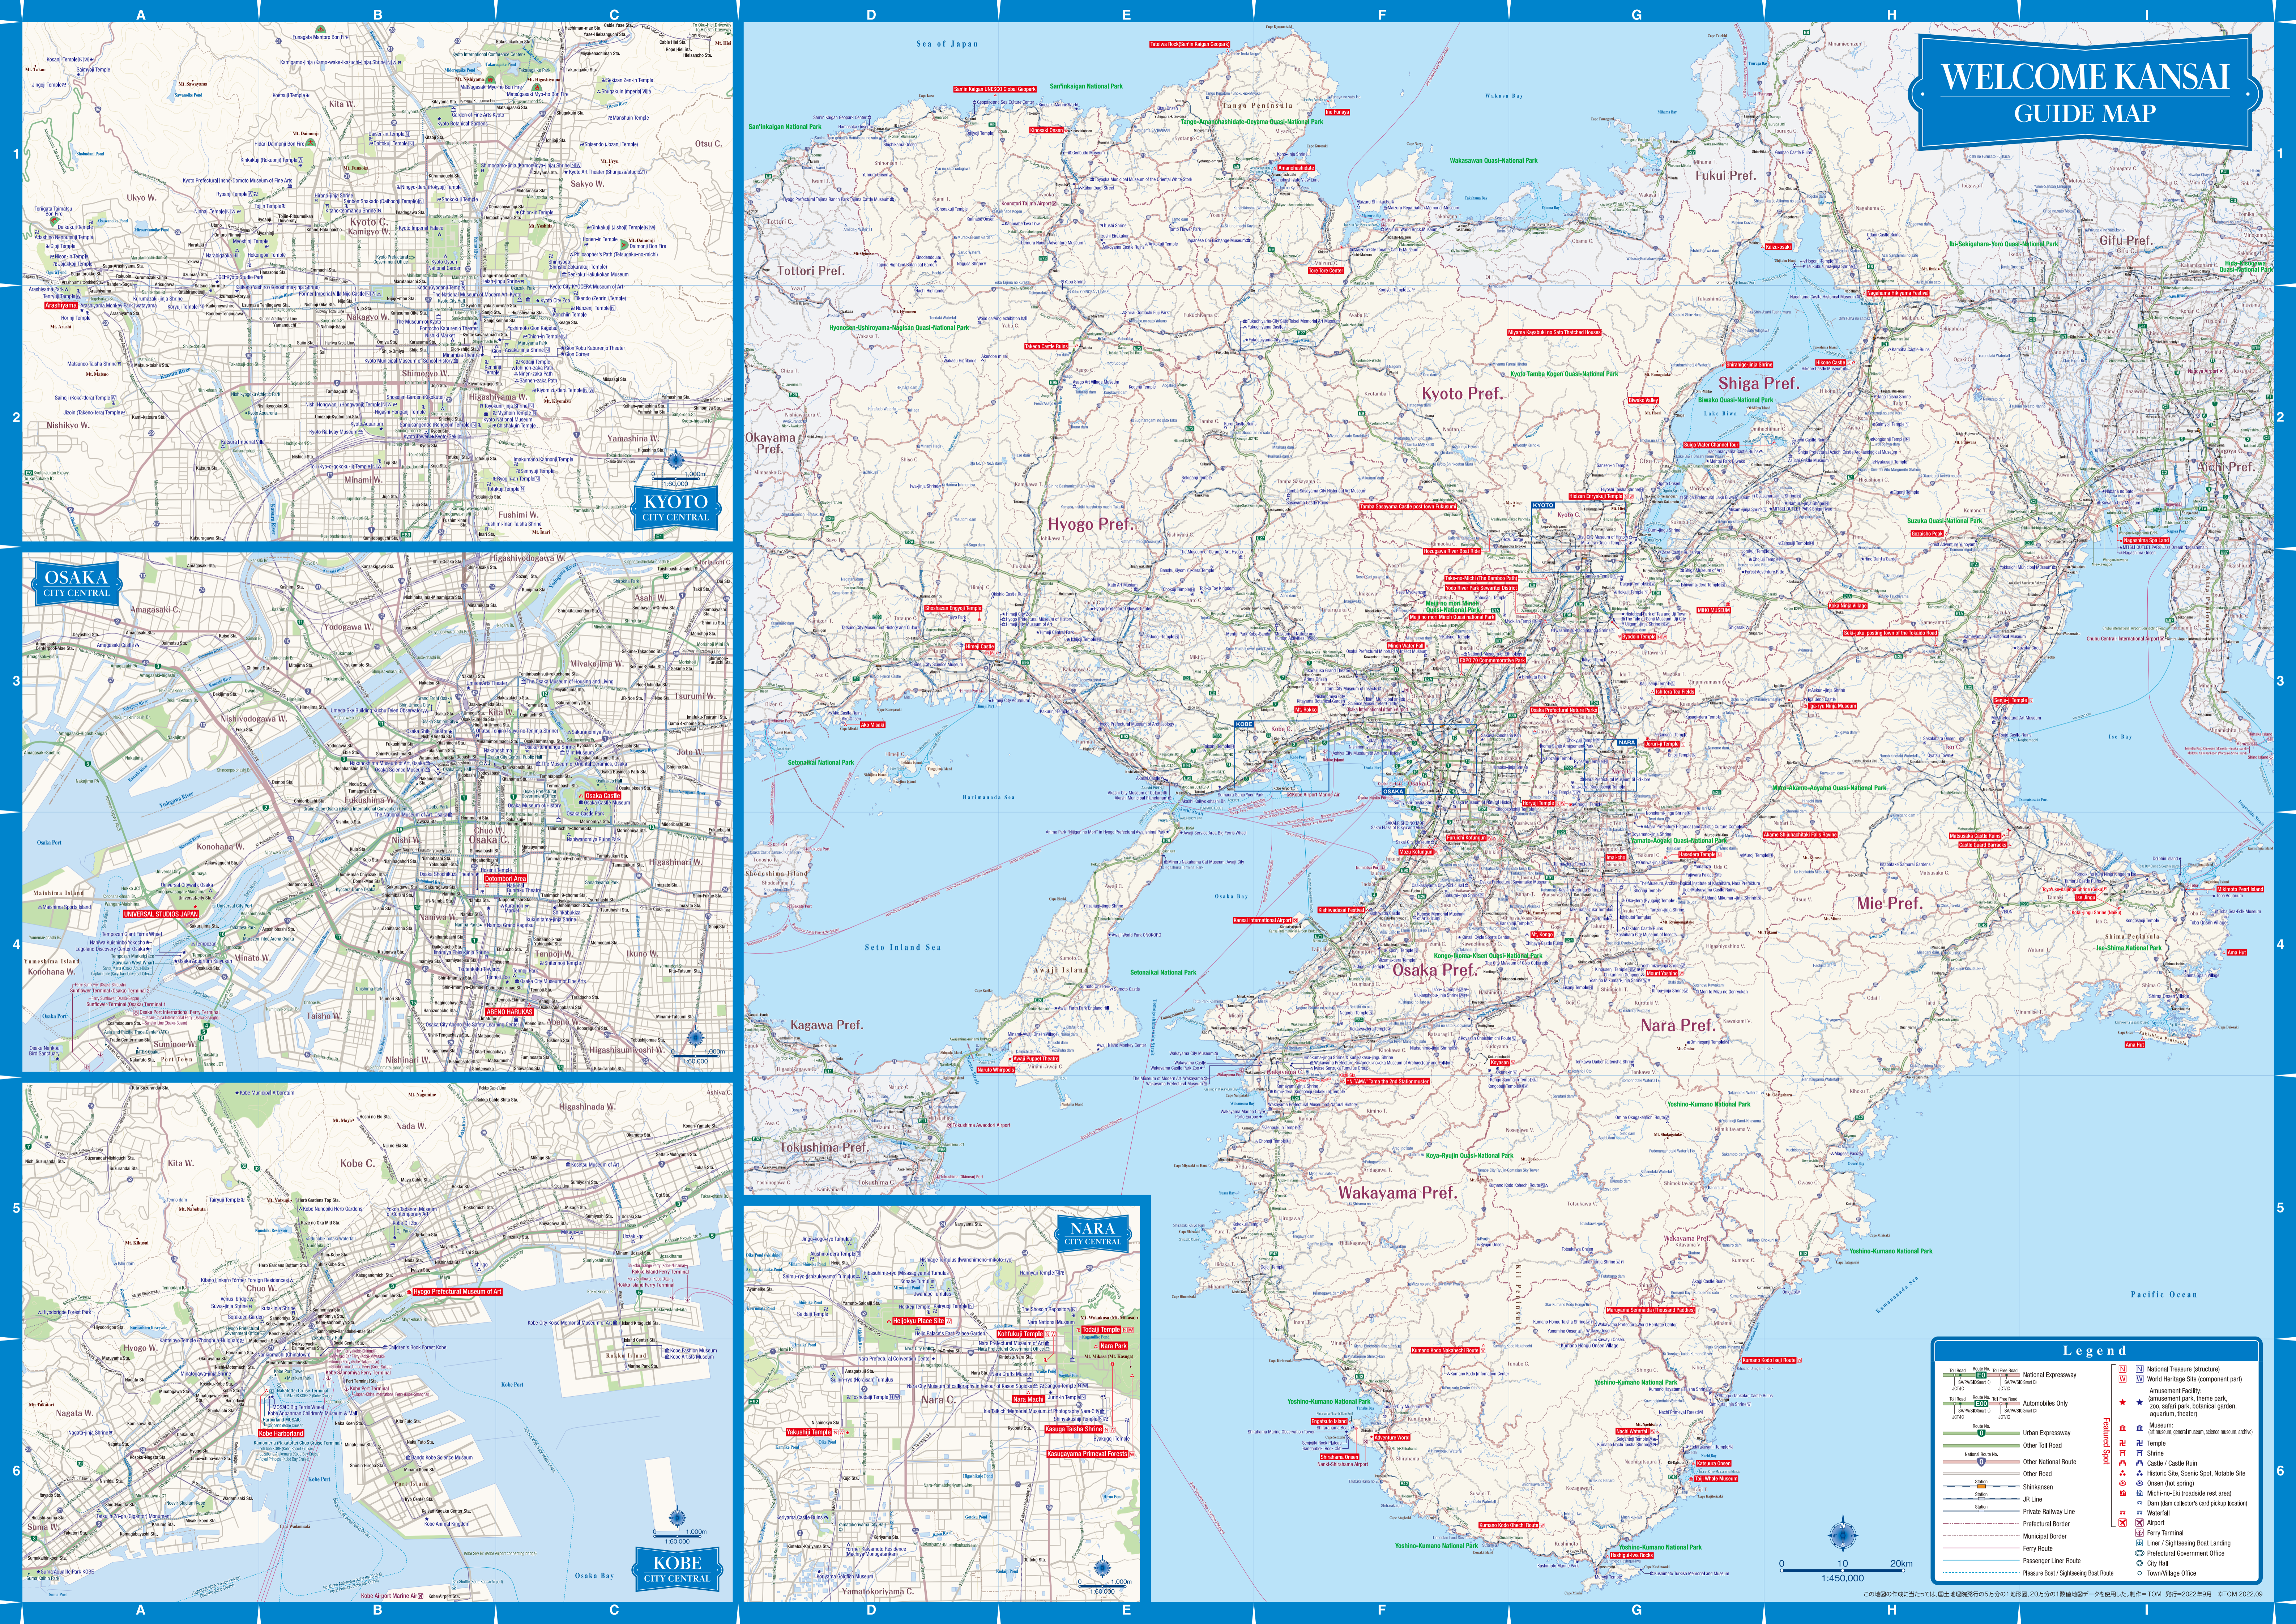

WELCOME KANSAI GUIDE MAP

Legend

	National Expressway		National Treasure (structure)
	National Route No.		World Heritage Site (component part)
	Urban Expressway		Amusement Facility (amusement park, theme park, zoo, safari park, botanical garden, aquarium, theater)
	Other Toll Road		Museum (art museum, general museum, science museum, archive)
	Other National Route		Temple
	Other Road		Shrine
	Shinkansen		Castle / Castle Ruin
	JR Line		Historic Site, Scenic Spot, Notable Site
	Private Railway Line		Onsen (hot spring)
	Ferry Route		Michi-no-Eki (roadside rest area)
	Passenger Liner Route		Dam (dam collector's card pickup location)
	Measure Boat / Sightseeing Boat Route		Waterfall
			Airport
			Ferry Terminal
			Liner / Sightseeing Boat Landing
			Prefectural Government Office
			City Hall
			Town/Village Office