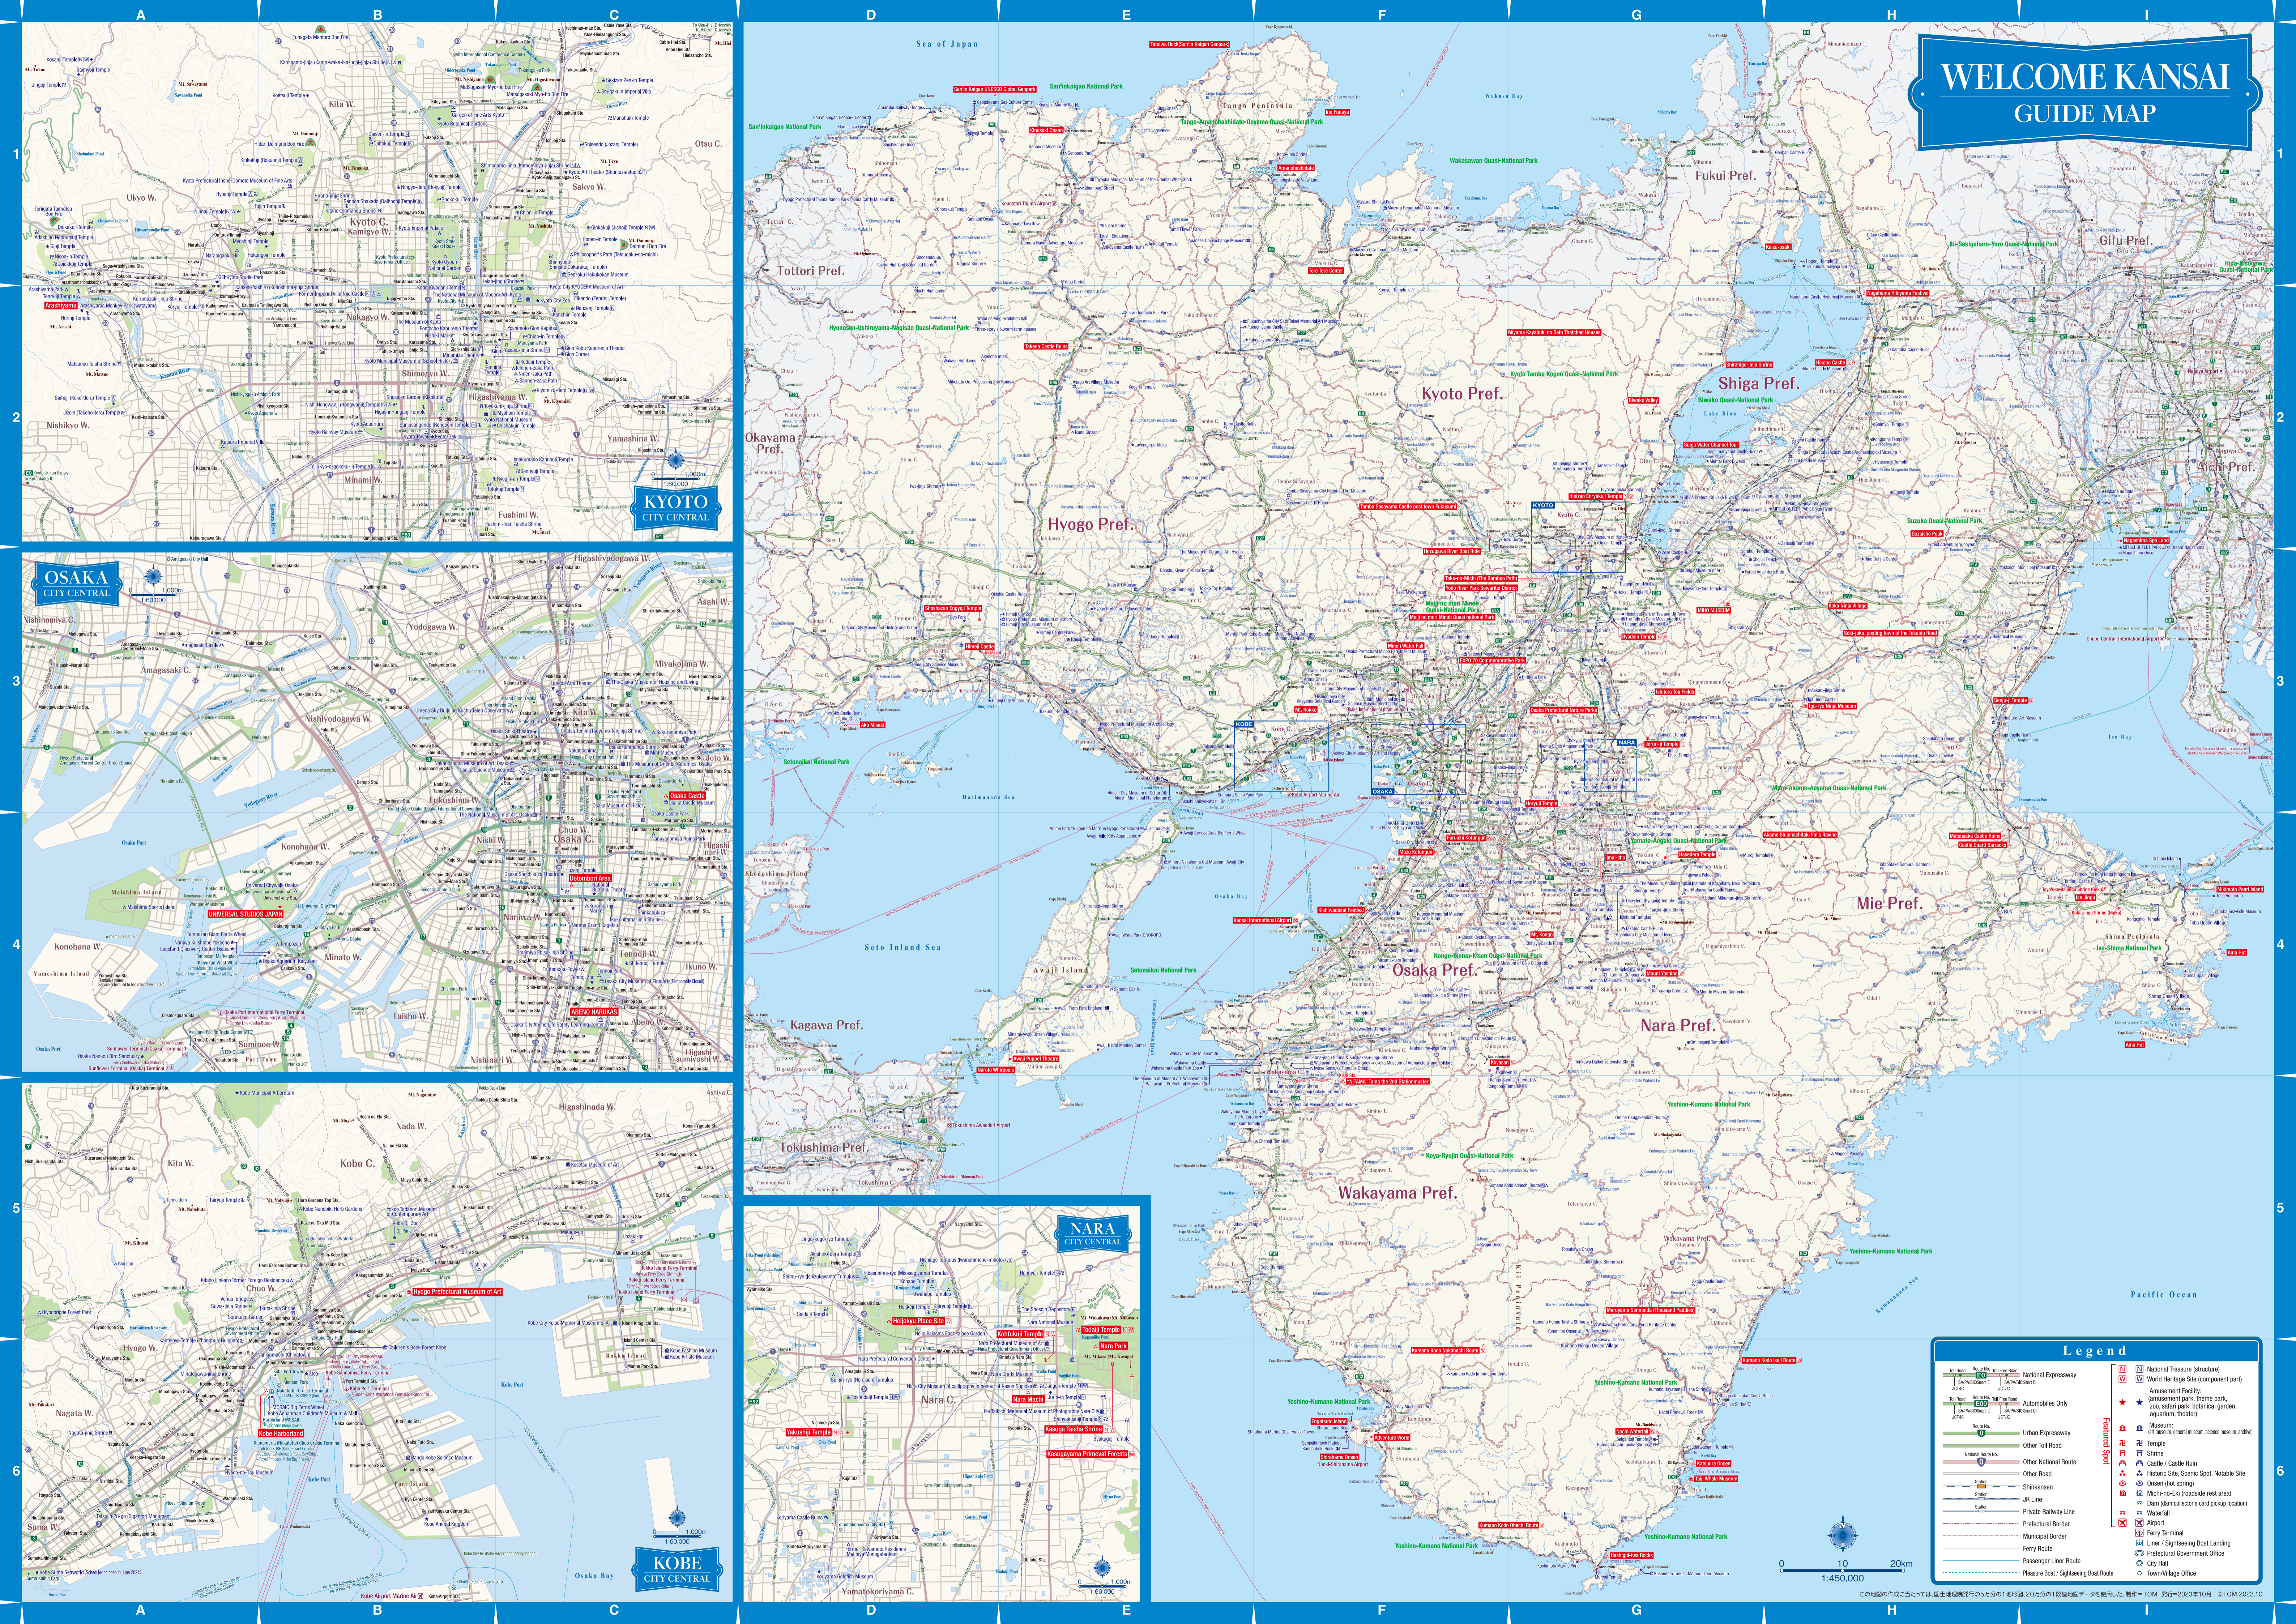

WELCOME KANSAI GUIDE MAP

KYOTO CITY CENTRAL

OSAKA CITY CENTRAL

NARA CITY CENTRAL

KOBE CITY CENTRAL

Legend	
	National Expressway
	Urban Expressway
	Other Toll Road
	Other National Route
	Other Road
	Shinkansen
	JR Line
	Private Railway Line
	Prefectural Border
	Municipal Border
	Ferry Route
	Passenger Liner Route
	Measure Boat / Sightseeing Boat Route
	National Treasure (structure)
	World Heritage Site (component part)
	Amusement Facility (amusement park, theme park, zoo, safari park, botanical garden, aquarium, theater)
	Museum (art museum, general museum, science museum, archive)
	Temple
	Shrine
	Castle / Castle Ruin
	Historic Site, Scenic Spot, Notable Site
	Oshichi (hot spring)
	Michi-no-Eki (roadside rest area)
	Dam (dam collector's card pickup location)
	Waterfall
	Airport
	Ferry Terminal
	Liner / Sightseeing Boat Landing
	Prefectural Government Office
	City Hall
	Town/Village Office