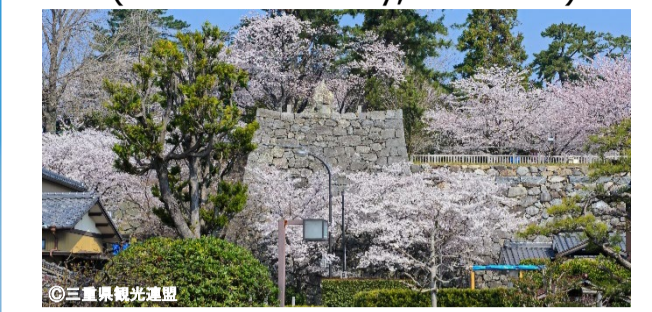

3 Matsusaka Castle Ruins (Matsusaka City, Mie Pref.)

Address: Den-cho,Matsusaka-city,Mie
Access:15 minutes Walk From JR・Kintetsu Matsusaka station